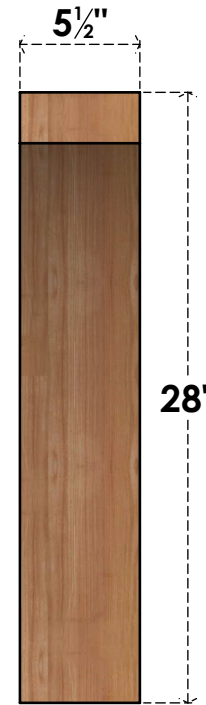

BRC06X20X28THR00SWR

5 1/2"W X 20"D X 28"H THORTON SMOOTH BRACE, WESTERN RED CEDAR

SIDE

FRONT

EKENA MILLWORK
 2300 WEST MAIN ST.
 CLARKSVILLE, TX 75426
 TOLL FREE: 866-607-0453
 WWW.EKENAMILLWORK.COM

NOTES

1. INSTALLATION TO BE COMPLETED IN ACCORDANCE WITH MANUFACTURER'S SPECIFICATIONS.
2. DRAWING MAY NOT BE TO SCALE
3. THIS DRAWING IS INTENDED FOR DESIGN AND PLANNING PURPOSES ONLY.
4. ALL INFORMATION CONTAINED HEREIN WAS CURRENT AT THE TIME OF DEVELOPMENT BUT MUST BE REVIEWED AND APPROVED BY THE PRODUCT MANUFACTURER TO BE CONSIDERED ACCURATE.
5. PRODUCTS ARE NOT KILN DRIED. THIS ITEM IS UNIQUE AND WILL CONTAIN THE NATURAL VARIATIONS THAT THE WOOD SPECIES OFFERS. THIS MAY RESULT IN VARIATIONS UP TO 1/4"