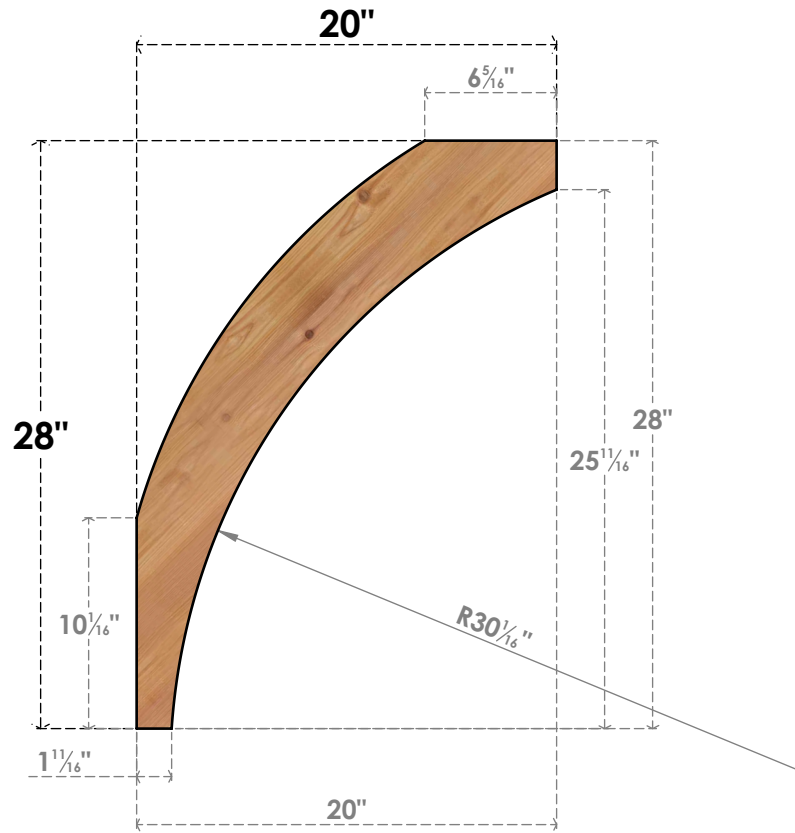

BRC06X20X28THR00SWR

5 1/2"W X 20"D X 28"H THORTON SMOOTH BRACE, WESTERN RED CEDAR

SIDE

FRONT

EKENA MILLWORK
 2300 WEST MAIN ST.
 CLARKSVILLE, TX 75426
 TOLL FREE: 866-607-0453
 WWW.EKENAMILLWORK.COM

NOTES

1. INSTALLATION TO BE COMPLETED IN ACCORDANCE WITH MANUFACTURER'S SPECIFICATIONS.
2. DRAWING MAY NOT BE TO SCALE
3. THIS DRAWING IS INTENDED FOR DESIGN AND PLANNING PURPOSES ONLY.
4. ALL INFORMATION CONTAINED HEREIN WAS CURRENT AT THE TIME OF DEVELOPMENT BUT MUST BE REVIEWED AND APPROVED BY THE PRODUCT MANUFACTURER TO BE CONSIDERED ACCURATE.
5. PRODUCTS ARE NOT KILN DRIED. THIS ITEM IS UNIQUE AND WILL CONTAIN THE NATURAL VARIATIONS THAT THE WOOD SPECIES OFFERS. THIS MAY RESULT IN VARIATIONS UP TO 1/4"